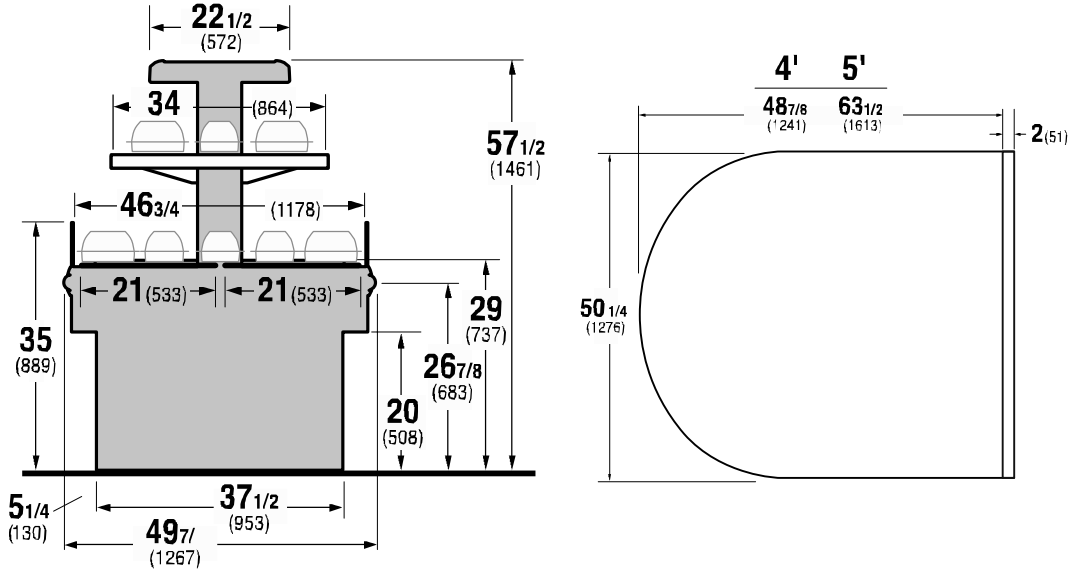

TY3-4-H Self-Service Hot End

ELECTRICAL DATA:

208 VOLT MODELS	VOLTS	PH	HZ	TOTAL HOT LEVELS ***	WATTS *	AMPS L1	AMPS L2	AMPS L3	WIRES **
TY3-4X4E-H	208	3	60	2	4563	13.7	13.7	10.6	5
TY3-4X5E-H	208	3	60	2	5764	17.5	17.5	13.0	5

LEGEND			
N/A -	NOT AVAILABLE		
TBD -	TO BE DETERMINED		
SBO -	SUPPLIED BY OTHERS		
EXTERNAL END PANEL WIDTH KEY			
# OF END PNLS	END PNL WIDTH	TOTAL ADDED LENGTH	
1	2.125	2.125	
2	1.125	2.25	

240 VOLT MODELS	VOLTS	PH	HZ	TOTAL HOT LEVELS ***	WATTS *	AMPS L1	AMPS L2	AMPS L3	WIRES **
TY3-4X4E-H	240	3	60	2	6069	15.8	15.8	12.2	5
TY3-4X5E-H	240	3	60	2	7809	20.2	20.2	15.0	5

* INCLUDES INCANDESCENT LAMPS
 ** INCLUDES GROUND WIRE
 *** TOTAL HEATED LEVELS = # ROWS OF SHELVES + BOTTOM WARMING SURFACE

OPTIONS/NOTES:
 1) NOTE: CASE WIDTH INCLUDES END PANELS WITH OPTIONAL INTERIOR END PANELS
 2) NOTE: CASES MUST BE GROUNDED
 3) NOTE: LED LIGHTS ARE NOT AVAILABLE ON HOT CASES AT THIS TIME.