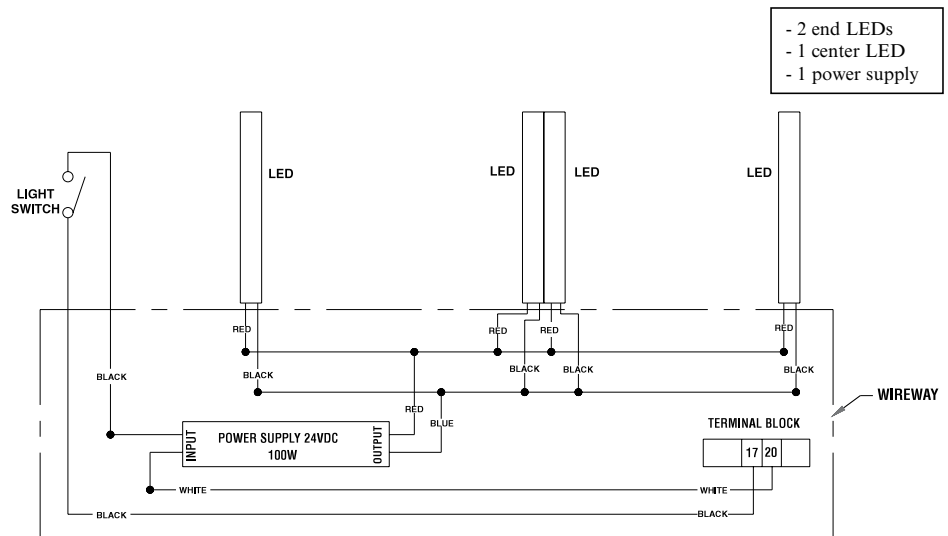

2 DOOR LED LIGHT WIRING DIAGRAM

NOTE: Wiring diagrams shown above are for merchandisers with 60 in. and 67 in. EcoShine II LEDs.