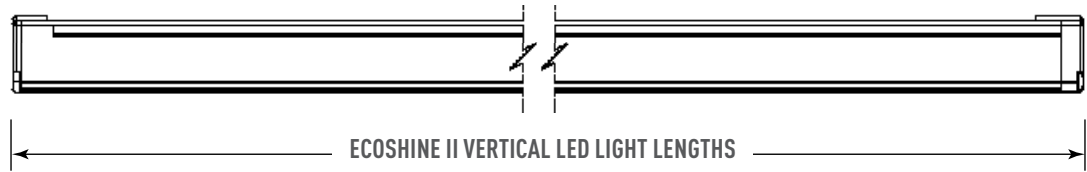

Dimensions and Placement

EcoShine II Vertical Mullion Length (including installation bracket)

- 48 in (1219mm)
- 60 in (1575mm)
- 68 in (1727mm)
- 72 in (1829mm)