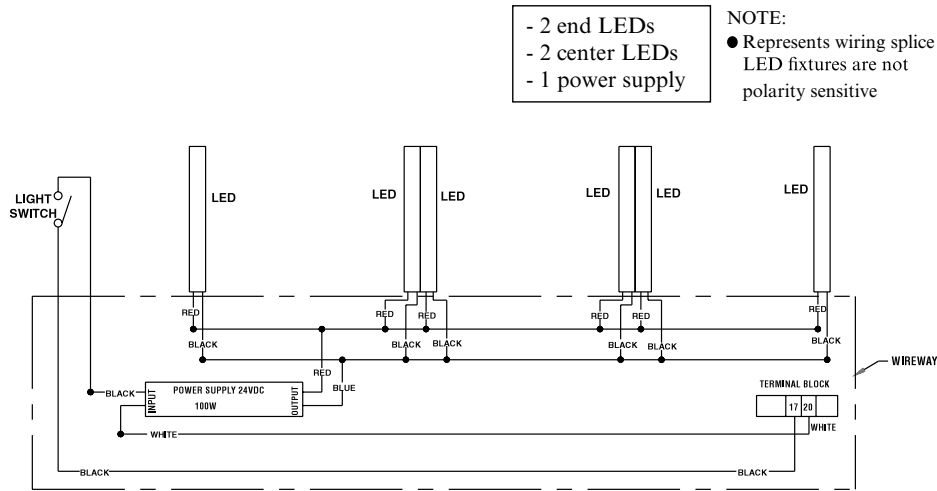

SPECIFICATIONS - ECOSHINE II VERTICAL LEDS FOR REACH-INS and WALK-INS

Wiring Diagram

Standard Vertical Lighting continued

3 DOOR LED LIGHT WIRING DIAGRAM