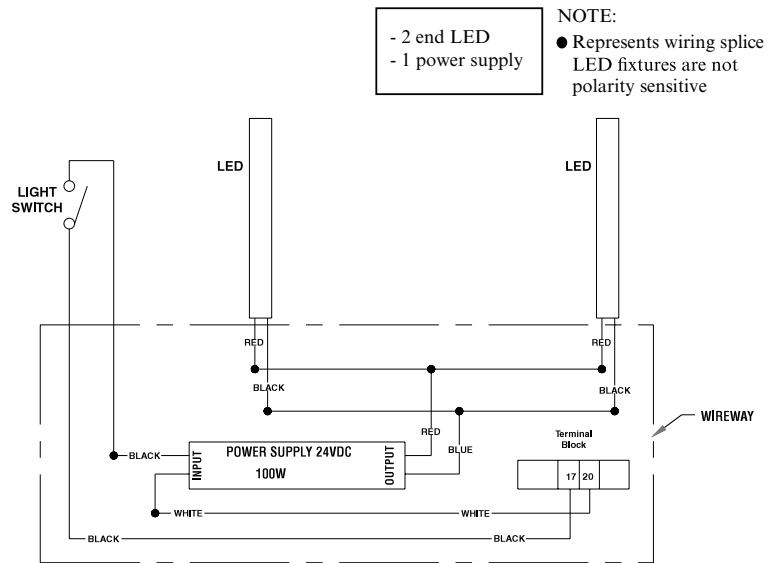

Wiring Diagram

Standard Vertical Lighting

1 DOOR LED LIGHT WIRING DIAGRAM