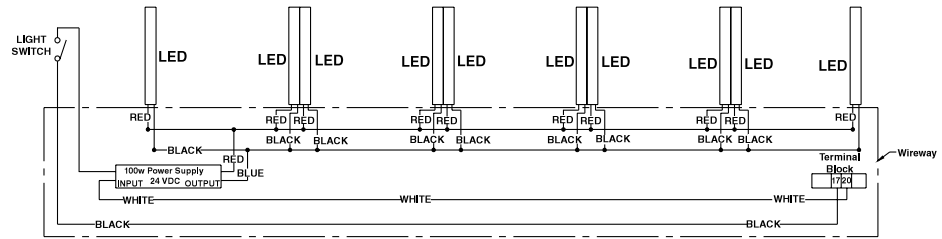

SPECIFICATIONS - ECOSHINE II VERTICAL LEDS FOR REACH-INS and WALK-INS

Wiring Diagram

Standard Vertical Lighting continued

5 DOOR LED LIGHT WIRING DIAGRAM

- 2 end LEDs
- 4 center LEDs
- 1 power supply

NOTE:
● Represents wiring splice
LED fixtures are not polarity sensitive

NOTE: Wiring diagrams shown above are for merchandisers with 60 in. and 67 in. EcoShine II LEDs.

Environmental

Certification:

Internal / External:

For indoor use only

Disposal:

Recycle

Specifications subject to change without notice. For additional resources, contact your representative or visit www.hussmann.com.