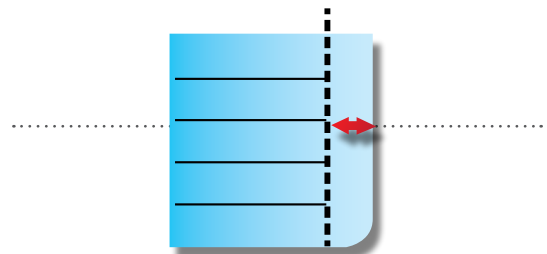

NARROW TALL LIGHT-TO-SHELF SPACING
(EG: RLN/RLT CASE)