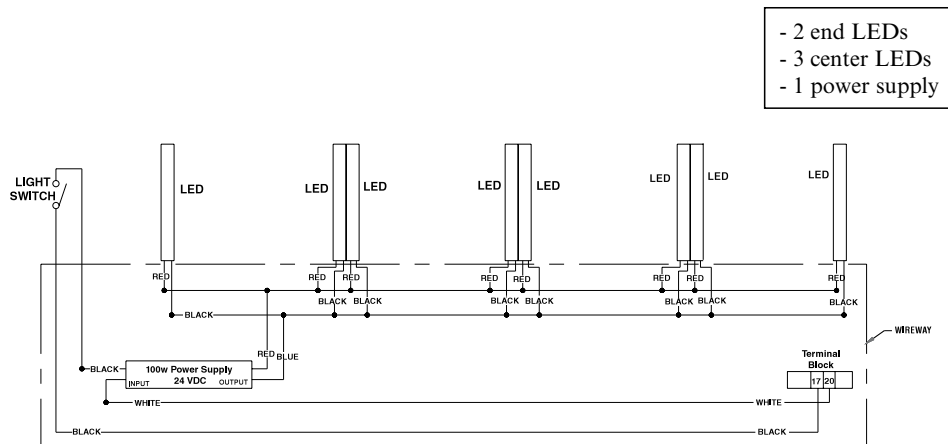

4 DOOR LED LIGHT WIRING DIAGRAM

NOTE: Wiring diagrams shown above are for merchandisers with 60 in. and 67 in. EcoShine II LEDs.