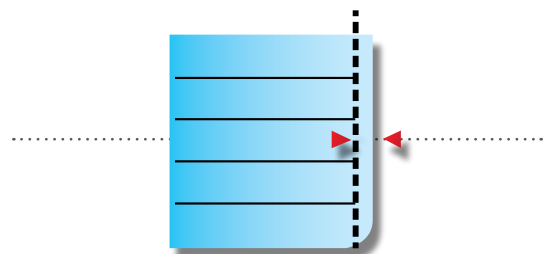

WALK-IN COOLER
LIGHT-TO-SHELF SPACING