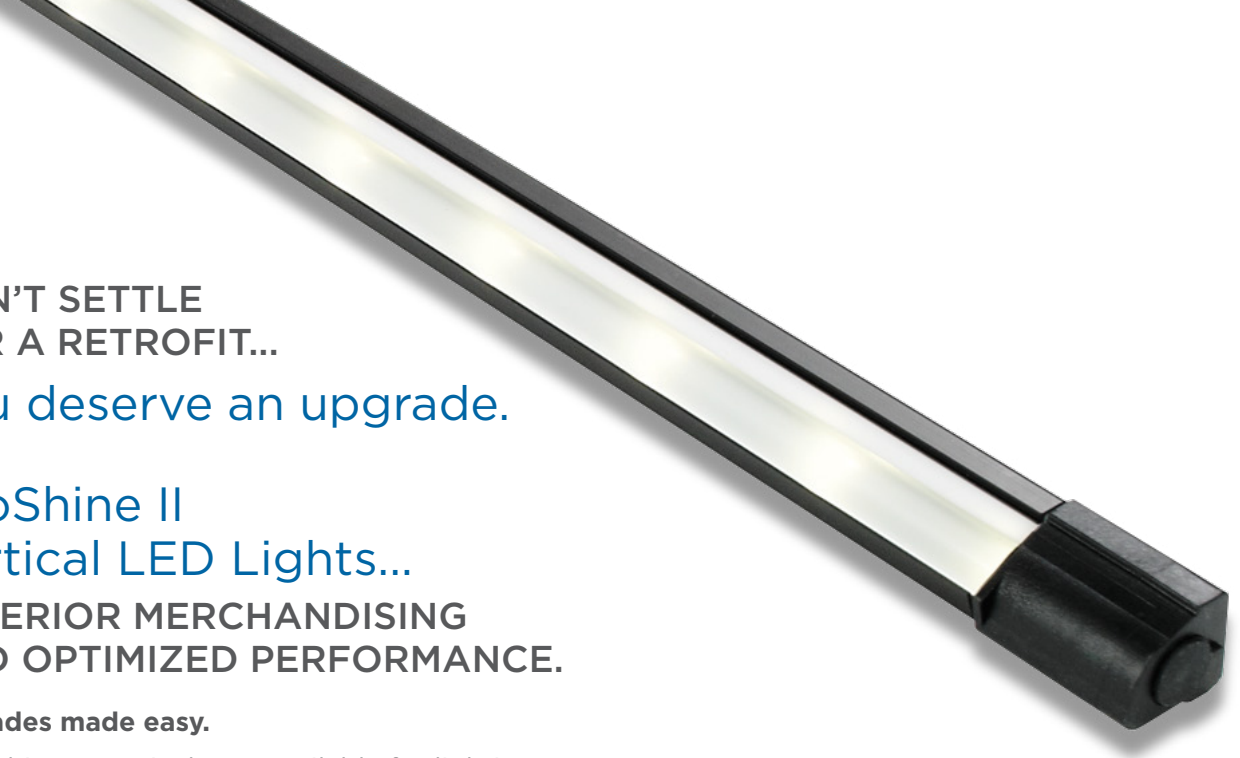

DON'T SETTLE
FOR A RETROFIT...

You deserve an upgrade.

EcoShine II
Vertical LED Lights...

**SUPERIOR MERCHANDISING
AND OPTIMIZED PERFORMANCE.**

Upgrades made easy.

- EcoShine II Verticals are available for lighting upgrades in all display cases from all manufacturers
- Complete end-to-end upgrade process available with energy audit, light selection, fast installation, and rebate identification and processing
- Field installation is quick and easy with minimal disruption to store operations
- 5 ft cable with EcoShine II for faster installation
- One power supply for up to 5 reach-in or walk-in doors when light length does not exceed 68 inches

---

Specifications

ECOSHINE II VERTICAL LEDs
FOR REACH-INS and WALK-INS