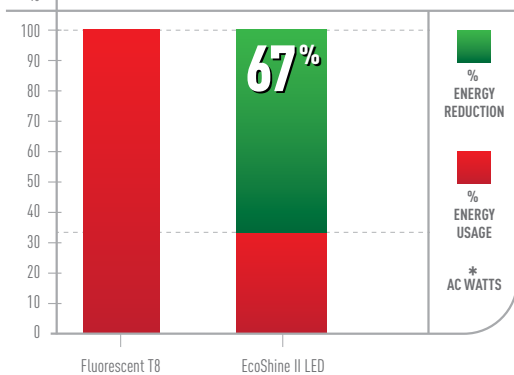

## Efficient. Durable. Cost effective.

- Up to 71% energy savings compared to fluorescents
- Motion-activated dimming system available for additional energy savings
- Excellent durability: 5-7 year life expectancy
- Very fast and easy field installation
- Available in 48", 56", 60", 68", and 72" lengths
- Certification: DLC Listed, NSF, ROHS, and UL

## Helping retailers compete.

EcoShine II LED's maximize product appeal while reducing energy costs, to give retailers a competitive advantage in both areas.

## Improved performance.

- Improved CRI and color rendering with more light output
- Lower energy of 16.4 watts D.C. per door (12% energy reduction)
- 60" size that works with competitors' cases
- Uniform diffused lighting
- IP67 rated; helps keep moisture and fluids out
- Fixture and bracket options
  - Standard bracket allows the fixture to sit flush against the mullion (~2° offset)
  - Closed Space bracket angles the fixture ~12° to push more light to the center of the doors