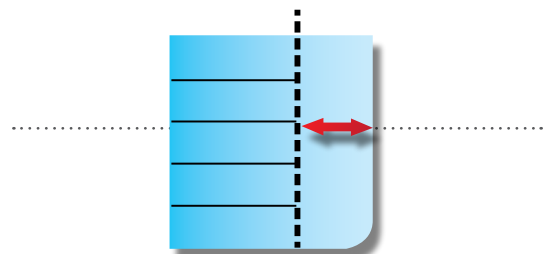

STANDARD LIGHT-TO-SHELF SPACING
(EG: RL CASE)