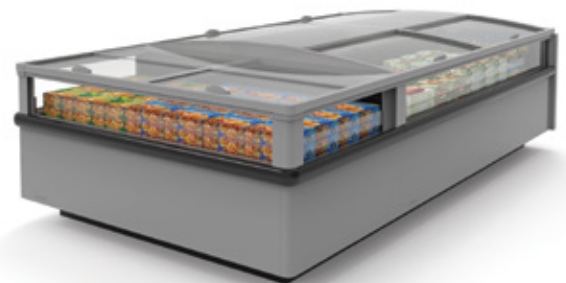

FW

ISLAND / WELL CASES WITH SLIDING GLASS LIDS

ADVANTAGES

- Excellent merchandise visibility for low and medium temperature applications
- Sliding glass lids save up to 60% in case energy costs

Available in wide island, end cases, glass, or high glass fronts:

- FW-L, FWG-L, FWGH-L, FWEL, FWEGL, and FWEGLHL models
- Can be connected to create line-ups

KEY POINTS

- Sleek, curved glass design made of scratch resistant glass
- Glass lids help stabilize product temperatures for better product integrity

FW Excel Cases with Sliding Glass Lids

FEATURES

- Wide island and end cases come with glass or high glass fronts
- Sectional lids for ease of field installation
- Optional LED lighting optimized for uniform brightness and low energy costs

STORE CONDITIONS

- NSF / ANSI Certified
- Intertek ETL Listed

Available in 4', 6', 8' and 12' cases.
 (Solid or glass depending on model)
 NOTE: Solid or glass on FW cases.
 Flat solid glass on End cases.