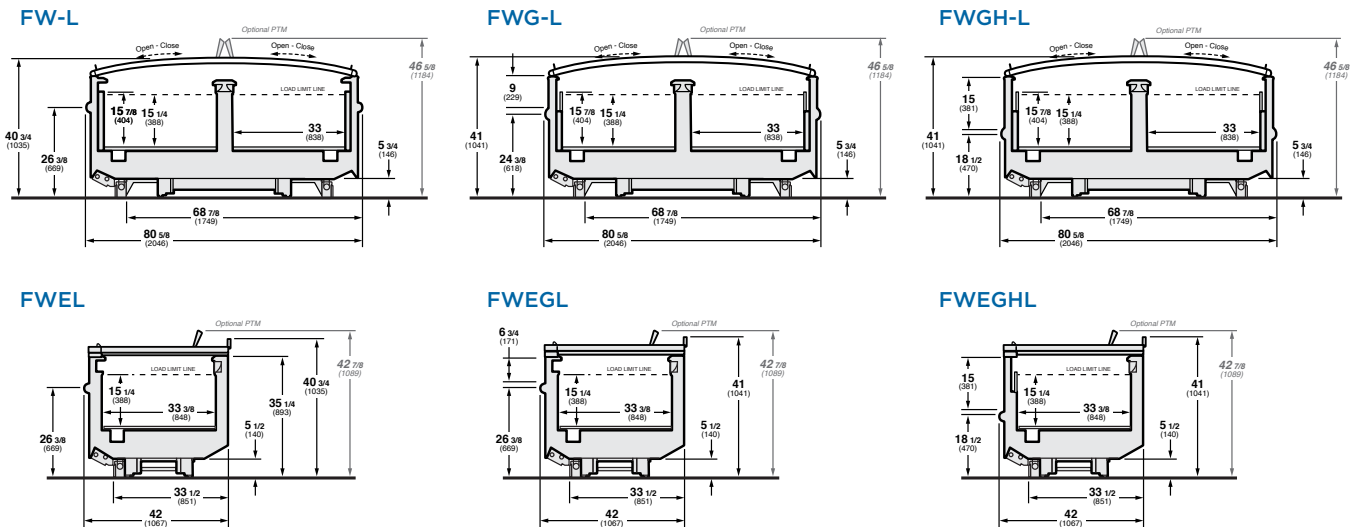

FW Excel Cases with Sliding Glass Lids

FEATURES

- Wide island and end cases come with glass or high glass fronts
- Sectional lids for ease of field installation
- Optional LED lighting optimized for uniform brightness and low energy costs

STORE CONDITIONS

- NSF / ANSI Certified
- Intertek ETL Listed

Available in 4', 6', 8' and 12' cases.
(Solid or glass depending on model)
NOTE: Solid or glass on FW cases.
Flat solid glass on End cases.

OPTIONS

- Various ends, shelves, racks, lighting, paint and bumper colors
- Transparent handles available
- Optional price tag molding mounted above lids

TECHNICAL INFORMATION

Scan the QR code with your mobile device to access technical data sheet on hussmann.com

DOE 2017 Energy Efficiency Compliant Hussmann refrigerated merchandisers configured for sale for use in the United States meet or surpass the requirements of the DOE 2017 energy efficiency standards.

NOTE: These merchandisers are designed for use in stores when temperature and humidity do not exceed 75°F and 55% R.H. We reserve the right to change or revise specifications and product design in connection with any feature of our products. Such changes do not entitle the buyer to corresponding changes, improvements, additions, or replacements for equipment previously sold or shipped. For additional resources, contact your representative or visit www.hussmann.com.

Hussmann Corporation
12999 St. Charles Rock Rd.
Bridgeton, MO 63044-2483
Ph: 800.592.2060

www.hussmann.com