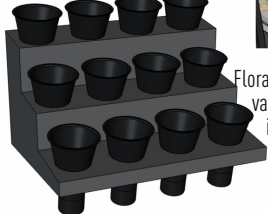

4" step with floral vases