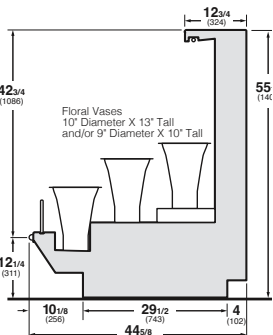

Q4-SS-F Floral Multi-Deck Self-Service