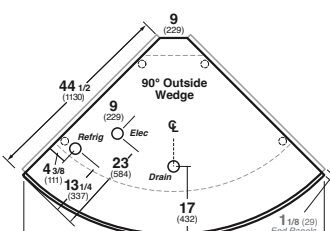

Q3.5-SS-F Floral Multi-Deck Self-Service

HUSSMANN®

Hussmann Specialty

13770 Ramona Avenue
Chino, California 91710-5423
Ph: 800.395.9229

www.hussmann.com