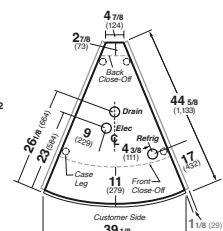

Q3.5-SS-F Floral Multi-Deck Self-Service

HUSSMANN®

Hussmann Specialty

13770 Ramona Avenue
Chino, California 91710-5423
Ph: 800.395.9229

www.hussmann.com