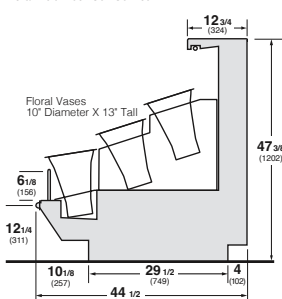

Q3.5-SS-F Floral Multi-Deck Self-Service

HUSSMANN®

Hussmann Specialty

13770 Ramona Avenue
Chino, California 91710-5423
Ph: 800.395.9229

www.hussmann.com