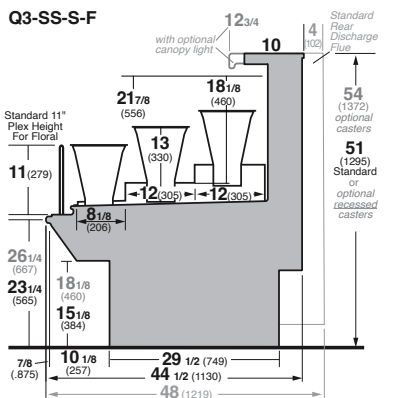

Hussmann Q-Series Refrigerated, Multi-Deck, Self-Service Merchandiser for Floral Applications

Q3.5-SS-F, Q4-SS-F, Q5-SSEC-F

Merchandising Solutions
Use floral solutions to meet your merchandising needs

Q3.5-SS-F

Lengths:

6' (Q3.5-SS-6R-F)
10' (Q3.5-SS-10R-F)
12' (Q3.5-SS-12R-F)

Wedges:

90° Outside (Q3.5-SS-90OR-F)

Q4-SS-F

Lengths:

4' (Q4-SS-4R-F) 5' (Q4-SS-5R-F)
6' (Q4-SS-6R-F) 8' (Q4-SS-8R-F)
10' (Q4-SS-10R-F) 12' (Q4-SS-12R-F)

Wedges:

90° Outside (Q4-SS-90OR-F)
45° Outside (Q4-SS-45OR-F)

Q5-SSEC-F Extended Canopy

Lengths:

4' (Q5-SSEC-4R-F) 6' (Q5-SSEC-6R-F)
8' (Q5-SSEC-8R-F) 12' (Q5-SSEC-12R-F)

Wedges:

90° Outside (Q5-SSEC-90OR-F)

Features.

- 1/2" Plexiglas® front
- Hand removable black interior panels
- Energy efficient fans
- Black thermoplastic top and front ledge
- Snap-on stainless steel lower rear panel
- Snap-on painted front panel
- Adjustable stainless steel legs
- Black vinyl cart bumper
- Energy efficient fans
- Please reference color chart for choice of standard Hussmann paint and finish options (www.hussmann.com)

Options.

- Corian®, granite or other solid surface front and/or top ledge (NSF approved material)
- Modular adjustable glass or black shelves (18", 24", 30", 48", 60" lengths)
- 4" step for use with floral vases
- Floral vases 10" diameter X 13" tall and/or 9" diameter X 10" tall
- EcoShine II Plus LED canopy lights† (not available with narrow canopy)
- EcoShine II Plus LED shelf lights†
- 16" deep refrigerated OR dry rear storage
- Stainless steel interior
- View and solid end panels
- Mirror bright interior end panels
- Liquid line shut-off hand valve
- Thermostat
- Custom trim, decor, lengths and options*
- Special interior and exterior finishes* (consult your Hussmann sales representative)