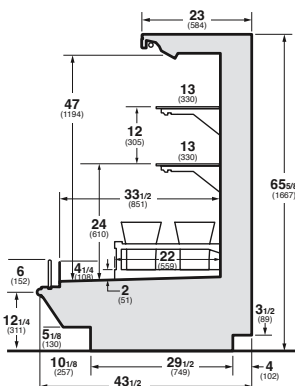

Q5-SSEC-F Floral Self Service Multi-deck