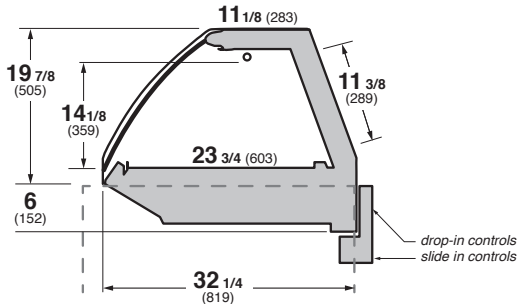

Remote Lengths: 4', 5', 6', 8', and 12'

R3TO Refrigerated Drop-In Counter

CR3TO Refrigerated Drop-In Counter-Curved Glass

R3TO / CR3TO Plan View

Features.

- Drop-in case design - controls mounted on rear counter face
- Lift-up glass and view end panels
- LED canopy lighting †
- Stainless steel interior and exterior back
- Energy efficient fans