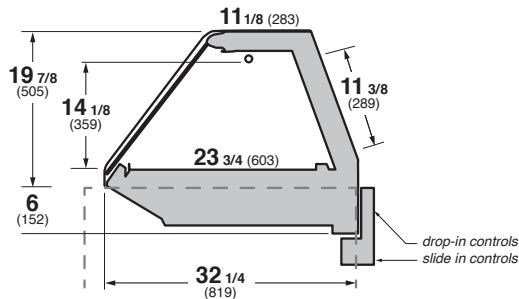

Remote Lengths: 4', 5', 6', 8', and 12'

R3TO Refrigerated Drop-In Counter

CR3TO Refrigerated Drop-In Counter-Curved Glass

R3TO / CR3TO Plan View

Features.

- Drop-in case design - controls mounted on rear counter face
- Lift-up glass and view end panels
- LED canopy lighting †
- Stainless steel interior and exterior back
- Energy efficient fans