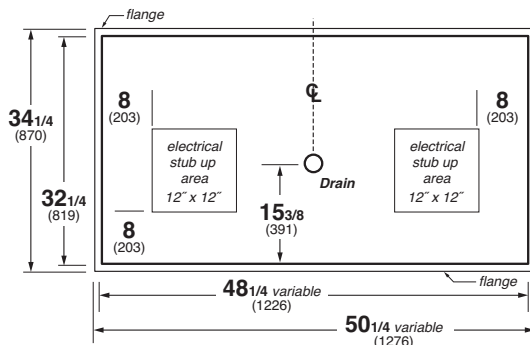

Remote Lengths: 4', 5', 6', 8', and 12'

R3TO Refrigerated Drop-In Counter

CR3TO Refrigerated Drop-In Counter-Curved Glass

R3TO / CR3TO Plan View

Features.

- Drop-in case design - controls mounted on rear counter face
- Lift-up glass and view end panels
- LED canopy lighting †
- Stainless steel interior and exterior back
- Energy efficient fans