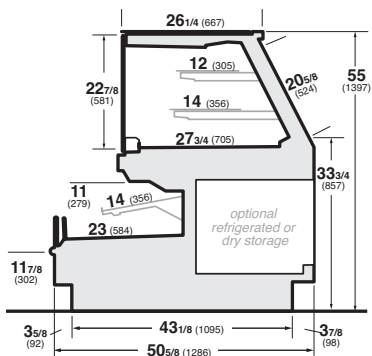

3-Zone R3 Family High Volume Vertical Glass Over/Under Bakery Merchandiser With Rear Storage

VR3HV-B

Designed to Maximize Creative Merchandising

Cube design allows for interchangeable merchandising solutions:

- Single or Two Shelf Display
- Bulk Display
- Step Display
- Other Accessories

Great Pack-Out in Narrow Footprint

Our over/under case has great pack-out in a narrow footprint

Hinged French Doors and Large Rear Sliding Doors

allow for ease of access to clean and stock

Stunning Product Visibility

Increase sales with all glass merchandising display that ensures stunning product visibility

Reduced Maintenance and Greater Reliability

with elimination of lift-up glass hardware

Increase Sales with FocalPoint™ (Patent Pending)

New adjustable multi-directional LED canopy light

Provides the most effective way to highlight product facings across interchangeable merchandising

Remote Lengths: 4', 6', 8' and 12'

VR3HV-B Vertical Glass
High Volume Service Dome, Multi Deck Self Service

VR3HV-B +2 Vertical Glass
High Volume Service Dome,
Multi Deck Self Service +2' height

VR3HV-D, VR3HV-B

Features.