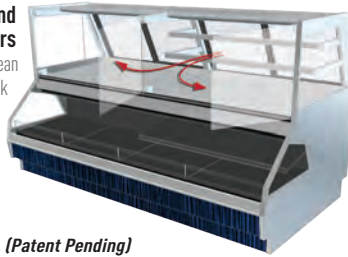

VR3HV-B

Designed to Maximize Creative Merchandising

Cube design allows for interchangeable merchandising solutions:

- Single or Two Shelf Display
- Bulk Display
- Step Display
- Other Accessories

Great Pack-Out in Narrow Footprint

Reduced Maintenance and Greater Reliability

with elimination of lift-up glass hardware

Increase Sales with FocalPoint™ (Patent Pending)

New adjustable multi-directional LED canopy light

Standard Lighting

NEW FocalPoint™ LED Lighting

Provides the most effective way to highlight product facings across interchangeable merchandising

Remote Lengths: 4', 6', 8' and 12'

VR3HV-B Vertical Glass
High Volume Service Dome, Multi Deck Self Service

Options.

- 12" and/or 14" LED lighted stainless steel or glass shelves for service section
- 14" shelf lighted black for self-service section
- Increased self-service capacity (plus 2" height)
- Additional LED canopy light in rear top of case (service)
- Mirrored rear sliding doors
- Refrigerated rear storage with additional coil, thermostat and liquid line solenoid
- No rear storage - solid back
- Stainless steel interior (self-service)
- Thermoplastic wrapping boards
- 15 amp scale outlet
- RJ45 communication outlet
- View or solid ends
- Mirror finish stainless steel inside end panels
- Dedicated scale outlet and Cat 5 scale connections
- 15 amp GFCI duplex outlets
- Liquid line shut-off hand valve
- Scale shelf extension
- Paper cutter
- PTM
- Custom lengths and options* (consult your Hussmann sales representative)