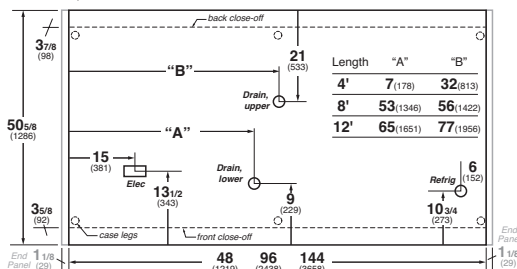

VR3HV-D, VR3HV-B

Features.

- Front hinged french tempered glass doors
- 3/8" tempered glass top
- Clear glass rear sliding doors
- FocalPoint™ adjustable EchoShine II LED canopy light
- Heated air sweep (service)
- Black interior (self-service)
- Black interior (service)
- Thermostat/suction stop solenoid (service)
- Digital thermometers in each refrigerated section
- Energy efficient fans
- EPR – refrigerated self-service
- Dry rear storage
- Painted lower front panel
- Black vinyl cart bumper
- Modular coil system (5-year warranty)
- Coil corrosion protective coating (service)
- Please reference color chart for choice of standard Hussmann paint and finish options (www.hussmann.com)

Options.

- 12" and/or 14" LED lighted stainless steel or glass shelves for service section
- 14" shelf lighted black for self-service section
- Increased self-service capacity (plus 2" height)
- Additional LED canopy light in rear top of case (service)
- Mirrored rear sliding doors
- Refrigerated rear storage with additional coil, thermostat and liquid line solenoid
- No rear storage - solid back
- Stainless steel interior (self-service)
- Thermoplastic wrapping boards
- 15 amp scale outlet
- RJ45 communication outlet
- View or solid ends
- Mirror finish stainless steel inside end panels
- Dedicated scale outlet and Cat 5 scale connections
- 15 amp GFCI duplex outlets
- Liquid line shut-off hand valve
- Scale shelf extension
- Paper cutter
- PTM
- Custom lengths and options* (consult your Hussmann sales representative)

Additional Information.

Matching Companion Case Lines

- Vertical Glass 3 Zone Deli: **VR3-D**
- Vertical Glass 3 Zone Bakery: **VR3-B**
- High Volume Vertical Glass 3 Zone Deli: **VR3HV-D**

Hussmann refrigerated merchandisers configured for sale for use in the United States meet or surpass the requirements of the DOE 2017 energy efficiency standards.

Some optional features may need to be certified by UL, NSF, and/or other 3rd party certification agencies. Contact Hussmann for verification or questions for availability.

NOTE: These merchandisers are designed for use in stores when temperature and humidity do not exceed 75°F and 55% R.H. We reserve the right to change or revise specifications and product design in connection with any feature of our products. Such changes do not entitle the buyer to corresponding changes, improvements, additions, or replacements for equipment previously sold or shipped.

For additional resources, contact your representative or visit www.hussmann.com.

Note.

Use Hussmann's technical data sheets to get precise dimensions for all store layout purposes.

Intertek **Intertek**

Hussmann Specialty
13770 Ramona Avenue
Chino, California 91710-5423
Ph: 800.395.9229

HUSSMANN®

www.hussmann.com