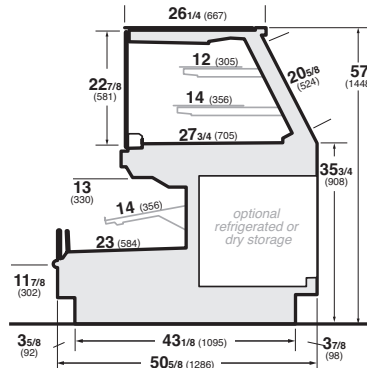

3-Zone R3 Family High Volume Vertical Glass Over/Under Bakery Merchandiser With Rear Storage

VR3HV-B

Designed to Maximize Creative Merchandising

Cube design allows for interchangeable merchandising solutions:

- Single or Two Shelf Display
- Bulk Display
- Step Display
- Other Accessories

Great Pack-Out in Narrow Footprint

Our over/under case has great pack-out in a narrow footprint

Hinged French Doors and Large Rear Sliding Doors

allow for ease of access to clean and stock

Stunning Product Visibility

Increase sales with all glass merchandising display that ensures stunning product visibility

Reduced Maintenance and Greater Reliability

with elimination of lift-up glass hardware

Increase Sales with FocalPoint™ (Patent Pending)

New adjustable multi-directional LED canopy light

Provides the most effective way to highlight product facings across interchangeable merchandising

Remote Lengths: 4', 6', 8' and 12'

VR3HV-B Vertical Glass
High Volume Service Dome, Multi Deck Self Service

VR3HV-B +2 Vertical Glass
High Volume Service Dome,
Multi Deck Self Service +2' height

VR3HV-D, VR3HV-B

Features.