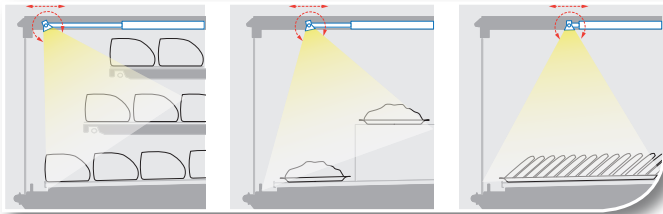

Increase Sales with FocalPoint™ (Patent Pending)

New adjustable multi-directional LED canopy light

Standard Lighting

NEW FocalPoint™ LED Lighting