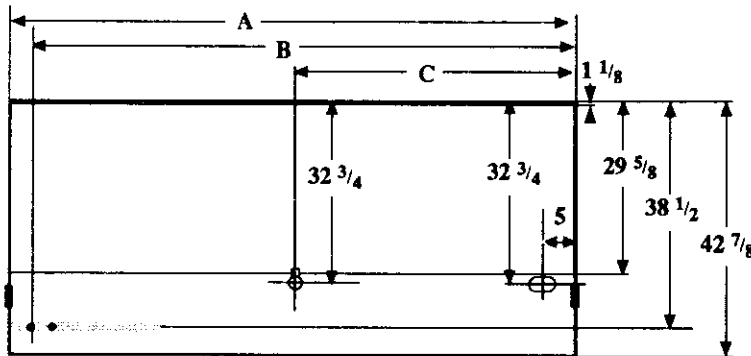

Indoor Condenser only, Pressure Defrost Termination (PSIG)

R-22 82	R-502 96
---------	----------

Physical Data

Merchandise

Drip Pipe (ins)	1 1/2
Liquid Line (ins)	3/8
Suction Line (ins)	1 1/8

Evaporator Estimated Charge

Length	R-22 (lbs)	R-502 (lbs)
8	14	15
12	22	23

Length Added to Lineup by Ends and Partitions

Each End (ins)	1 1/2
Each Insulated Partition (ins)	1 1/2

	Dimension	8' Case	12' Case
Electrical Service	A	96 1/4	144 3/8
Waste Outlet	B	92	140 1/8
Refrigeration Outlet	C	48 1/8	72 1/8
Passageway Port			