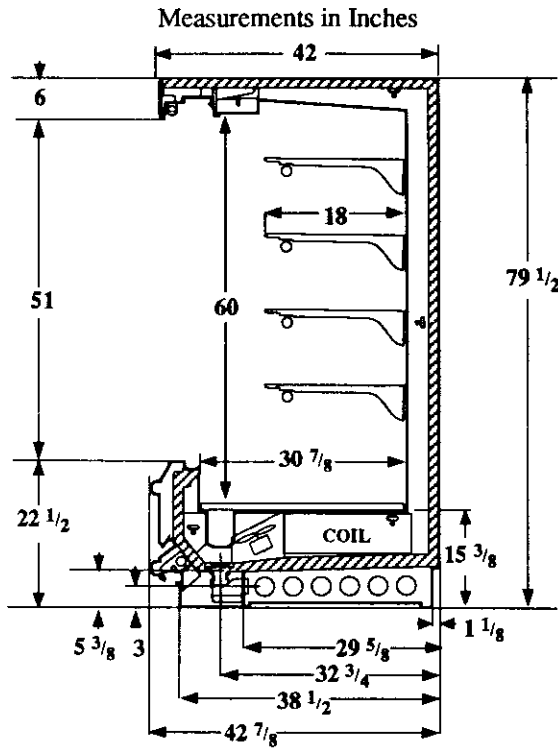

Indoor Condenser only, Pressure Defrost Termination (PSIG)

R-22 82	R-502 96
---------	----------

Physical Data

Merchandise

Drip Pipe (ins)	1 1/2
Liquid Line (ins)	3/8
Suction Line (ins)	1 1/8

Evaporator Estimated Charge

Length	R-22 (lbs)	R-502 (lbs)
8	14	15
12	22	23

Length Added to Lineup by Ends and Partitions

Each End (ins)	1 1/2
Each Insulated Partition (ins)	1 1/2

	Dimension	8' Case	12' Case
Electrical Service	A	96 1/4	144 3/8
Waste Outlet	B	92	140 1/8
Refrigeration Outlet	C	48 1/8	72 1/8
Passageway Port			

*[] = Serial Plate Amperage includes wire harness for 4 rows of lighted shelves.